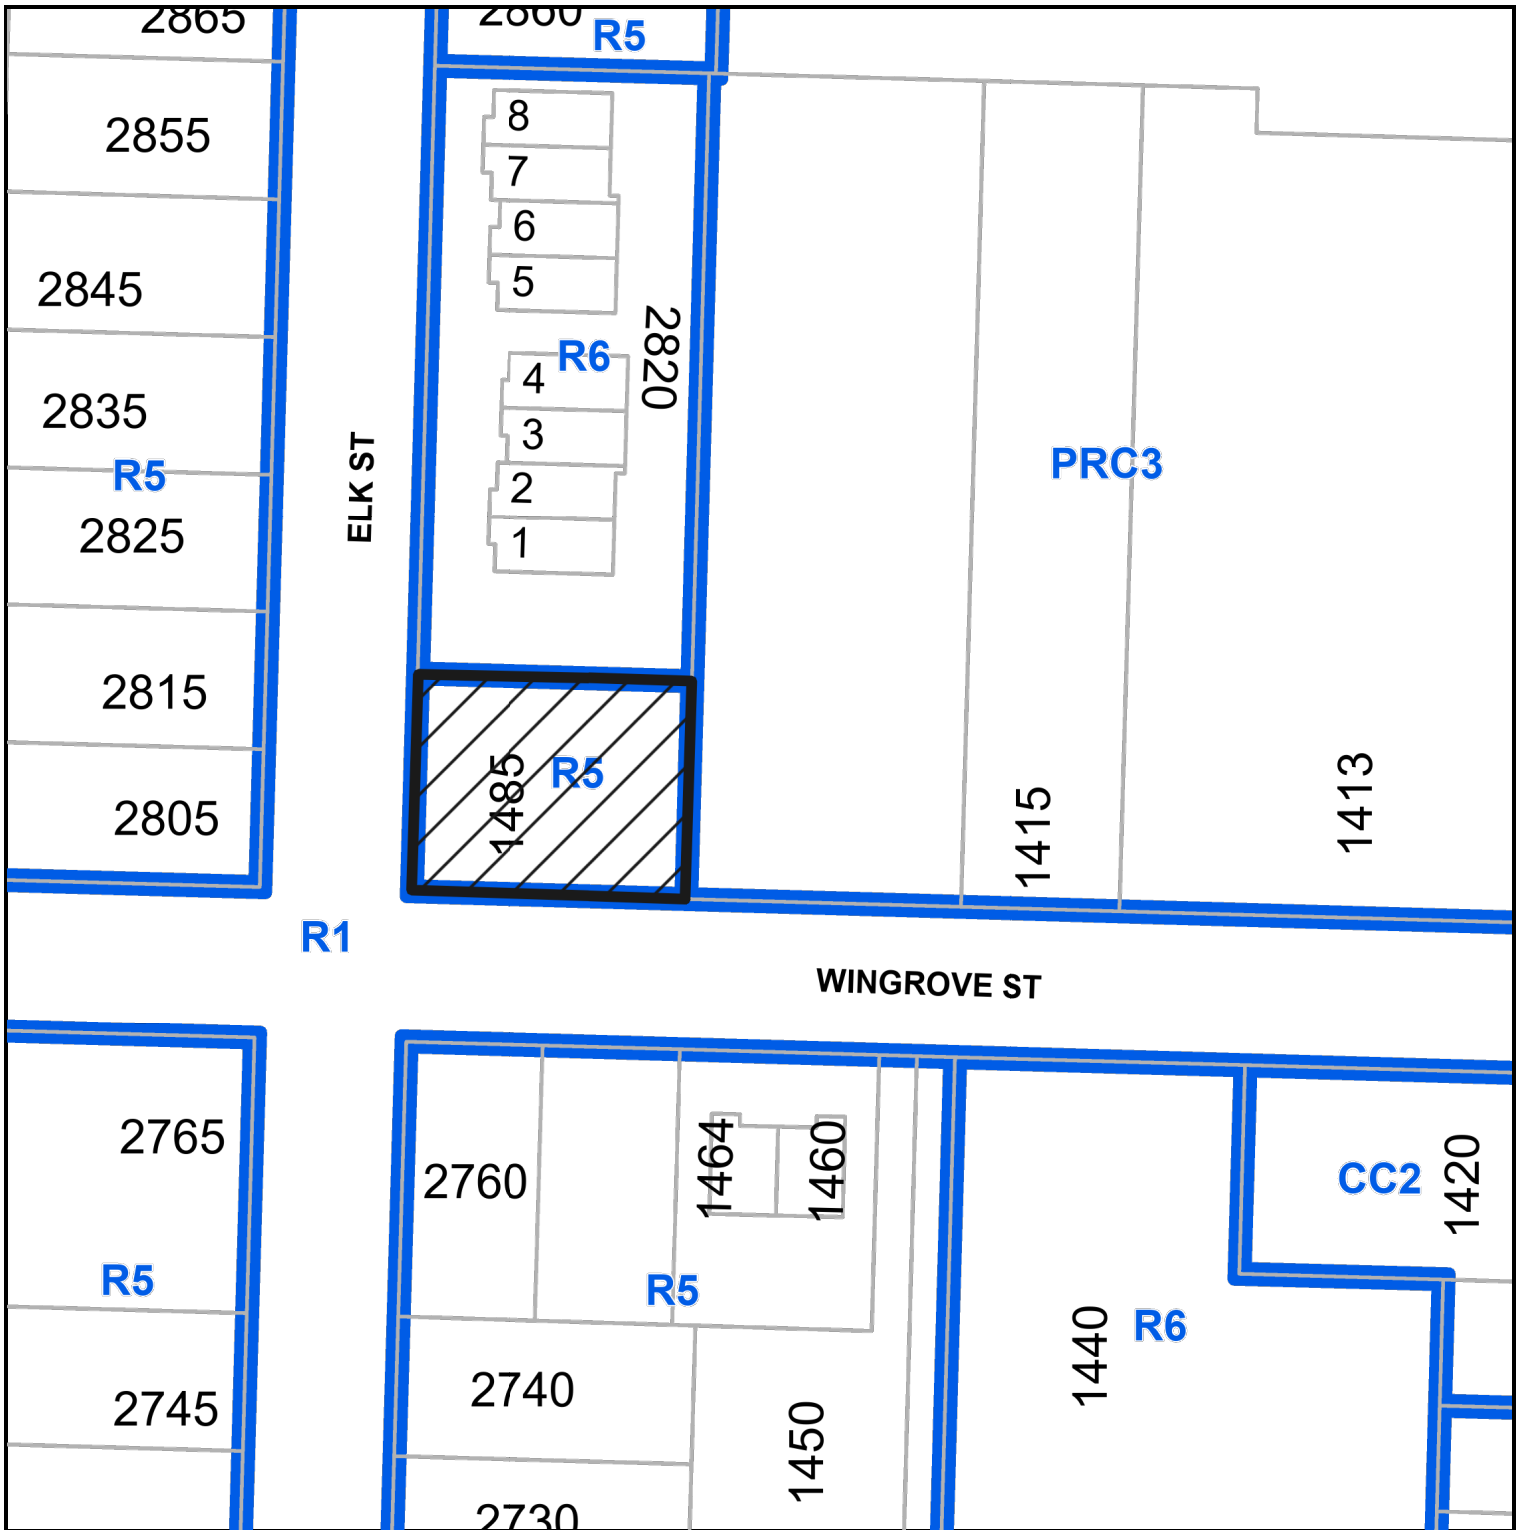

SUBJECT PROPERTY MAP

1485 Wingrove Street